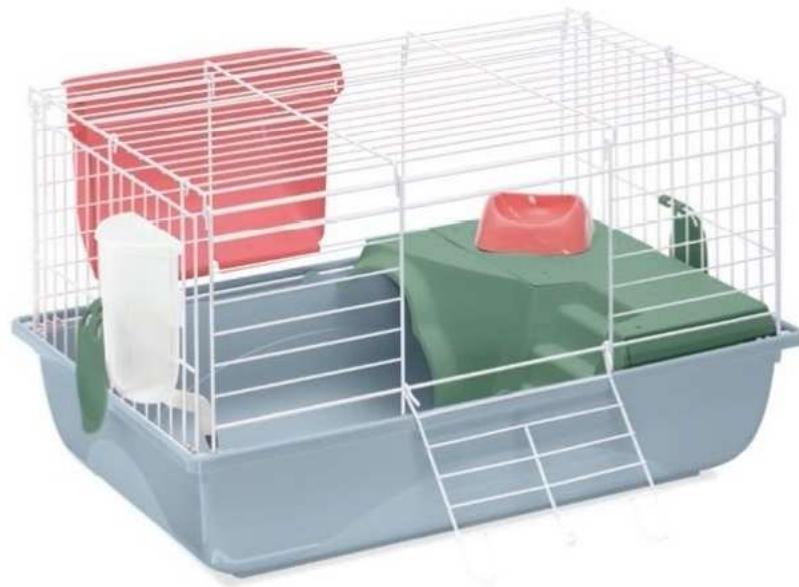

<i>IMAC RONNY 60 "2nd Life"</i>		
105416R	Cm 60,5X40,5X36 h	PZ 3